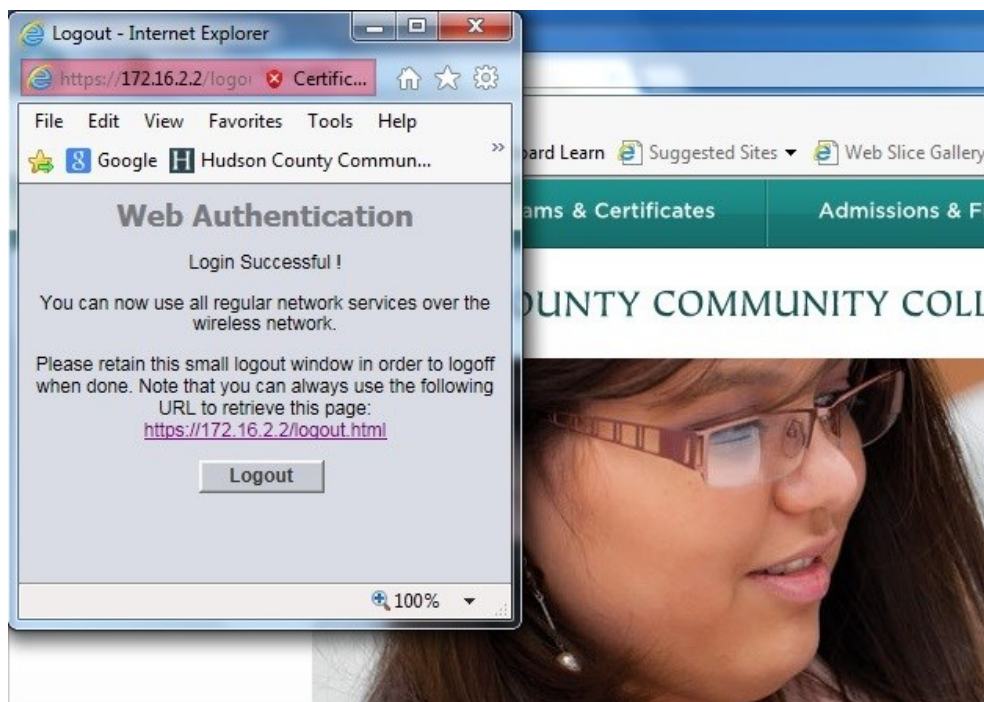

**Click on the
Wifi icon.**

Choose the library-guest Wifi network and click Connect.

Optional: You can also check the “Connect automatically” box.

On your browser access the HCCC website by typing `www.hccc.edu`. You may encounter a warning about security or certificates but choose “Continue to this website (not recommended)” anyway.

Login

Welcome to HCCC Guest Wireless Access

Welcome to HCCC Guest Wireless Access. Please provide your credentials in order to gain access.

User Name

Password

Submit

Enter the username and password given by Library staff at the prompt above.