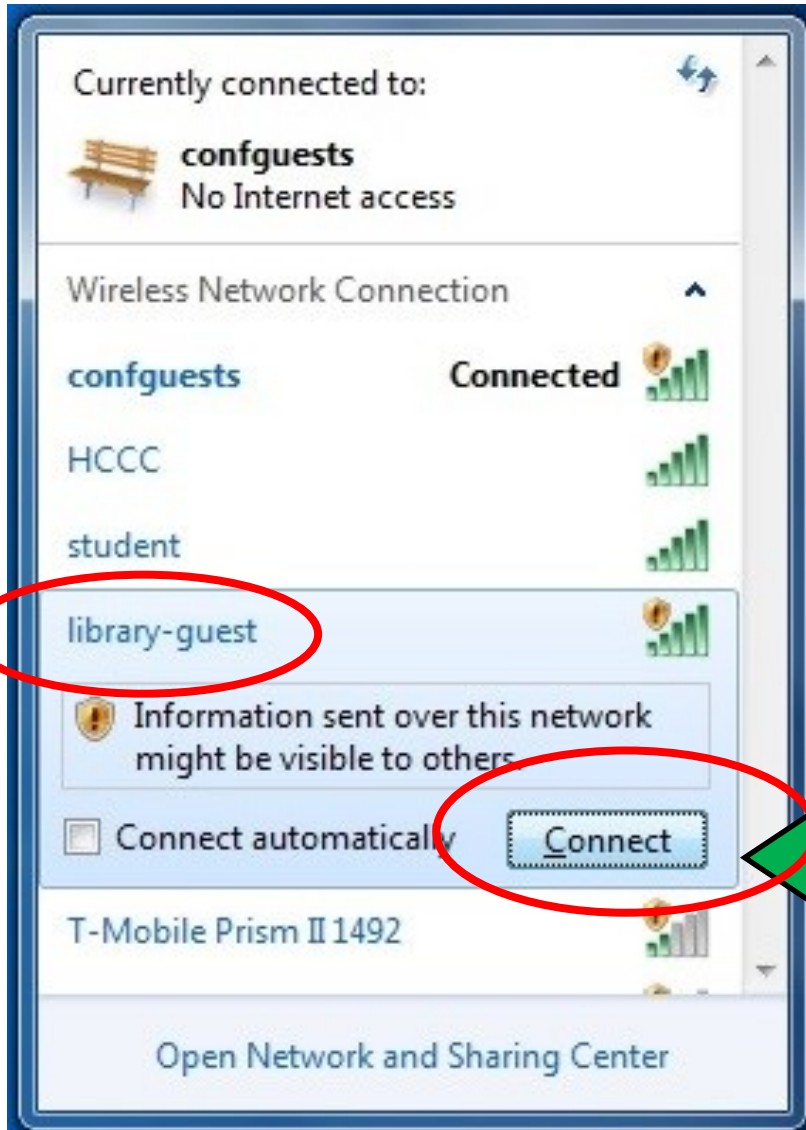

HCCC LIBRARY GUEST WIFI LOGIN GUIDE

This Wifi guide is for all non HCCC students/staff who want to use the Library wireless on their laptops. Please note that the guest wireless username and password changes weekly. Please consult Library staff for the new credentials.

**Click on the
Wifi icon.**

Choose the library-guest Wifi network and click Connect.

Optional: You can also check the “Connect automatically” box.

On your browser access the HCCC website by typing `www.hccc.edu`. You may encounter a warning about security or certificates but choose “Continue to this website (not recommended)” anyway.