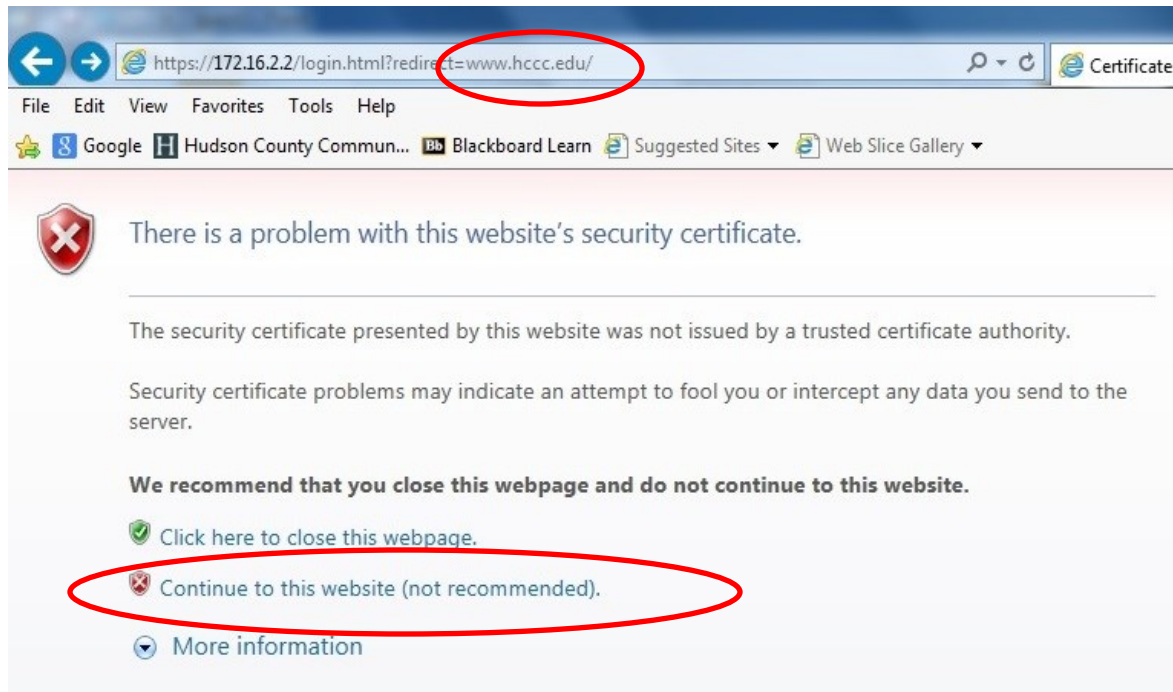

HCCC LIBRARY GUEST WIFI LOGIN GUIDE

This Wifi guide is for all non HCCC students/staff who want to use the Library wireless on their laptops. Please note that the guest wireless username and password changes weekly. Please consult Library staff for the new credentials.

**Click on the
Wifi icon.**

Choose the library-guest Wifi network and click Connect.

Optional: You can also check the “Connect automatically” box.

On your browser access the HCCC website by typing `www.hccc.edu`. You may encounter a warning about security or certificates but choose “Continue to this website (not recommended)” anyway.